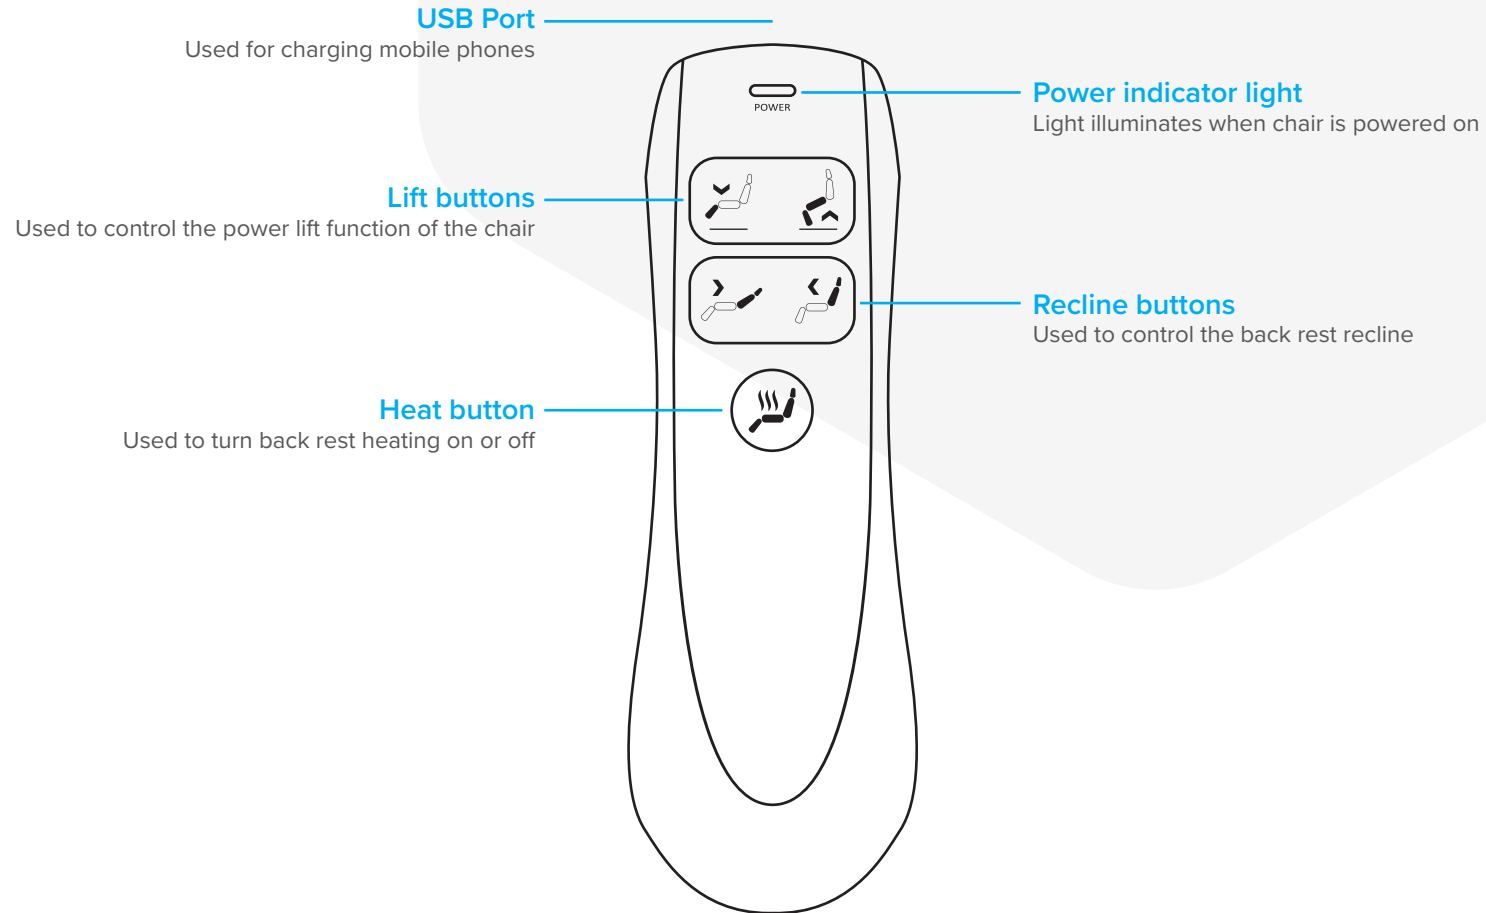

CAMERON

A spacious chair in cosy fabric options, the Cameron recliner features a power lift to make exiting the chair a breeze.

also available with all of the above (excluding USB) plus:

STRUCTURAL
WARRANTY

FRAME	FSC certified Pine and Plywood frame	A sturdy frame constructed with sustainably sourced timber provides a solid and long-lasting base to the suite
FOUNDATION	Heavy gauge steel Zig Zag springs	The foundation delivers long-lasting support & the first layer of comfort
FOAM	Premium high-density foam and fibre seat cushioning	Layered high & low density foam delivers seating that lasts without compromising on comfort
MECHANISM	Tested up to 150kgs at 25,000 cycles	Warrantied for use up to 150kgs, this robust recliner mechanism has been crafted to last - that's 30kg more weight-loading than standard mechanisms!
POWER	Powered recliner	Recline at the touch of a button - kick back and relax!
DEVICE CHARGING	USB port	USB port in the hand controller for charging smart phones
POWER LIFT	Powered lift function	Powered lift allows for easy exit out of the chair
HEATED SEAT BACK	Heating in the seat back	Enhance your massage experience, or just beat the winter chill, with a heated seat back at the touch of a button.
UPHOLSTERY	Velletri fabric 100% woven polyester	Stocked in high quality, grey or granite coloured Velletri fabric

SALES COLLATERAL AVAILABLE

- POS PAGE
- 150KG SASH SET
- SPECIFICATION / TRAINING SHEET

Scan QR code to view this product online at [synargy.com](https://www.synargy.com)

Remote Control Operation

Power Lift + Recline / Heated Seat Model

Scan QR code to view this product online at synargy.com

Remote Control Operation

Power Lift + Recline + Headrest + Lumbar / Air Massage / Heated Seat Model

Scan QR code to view this product online at synargy.com