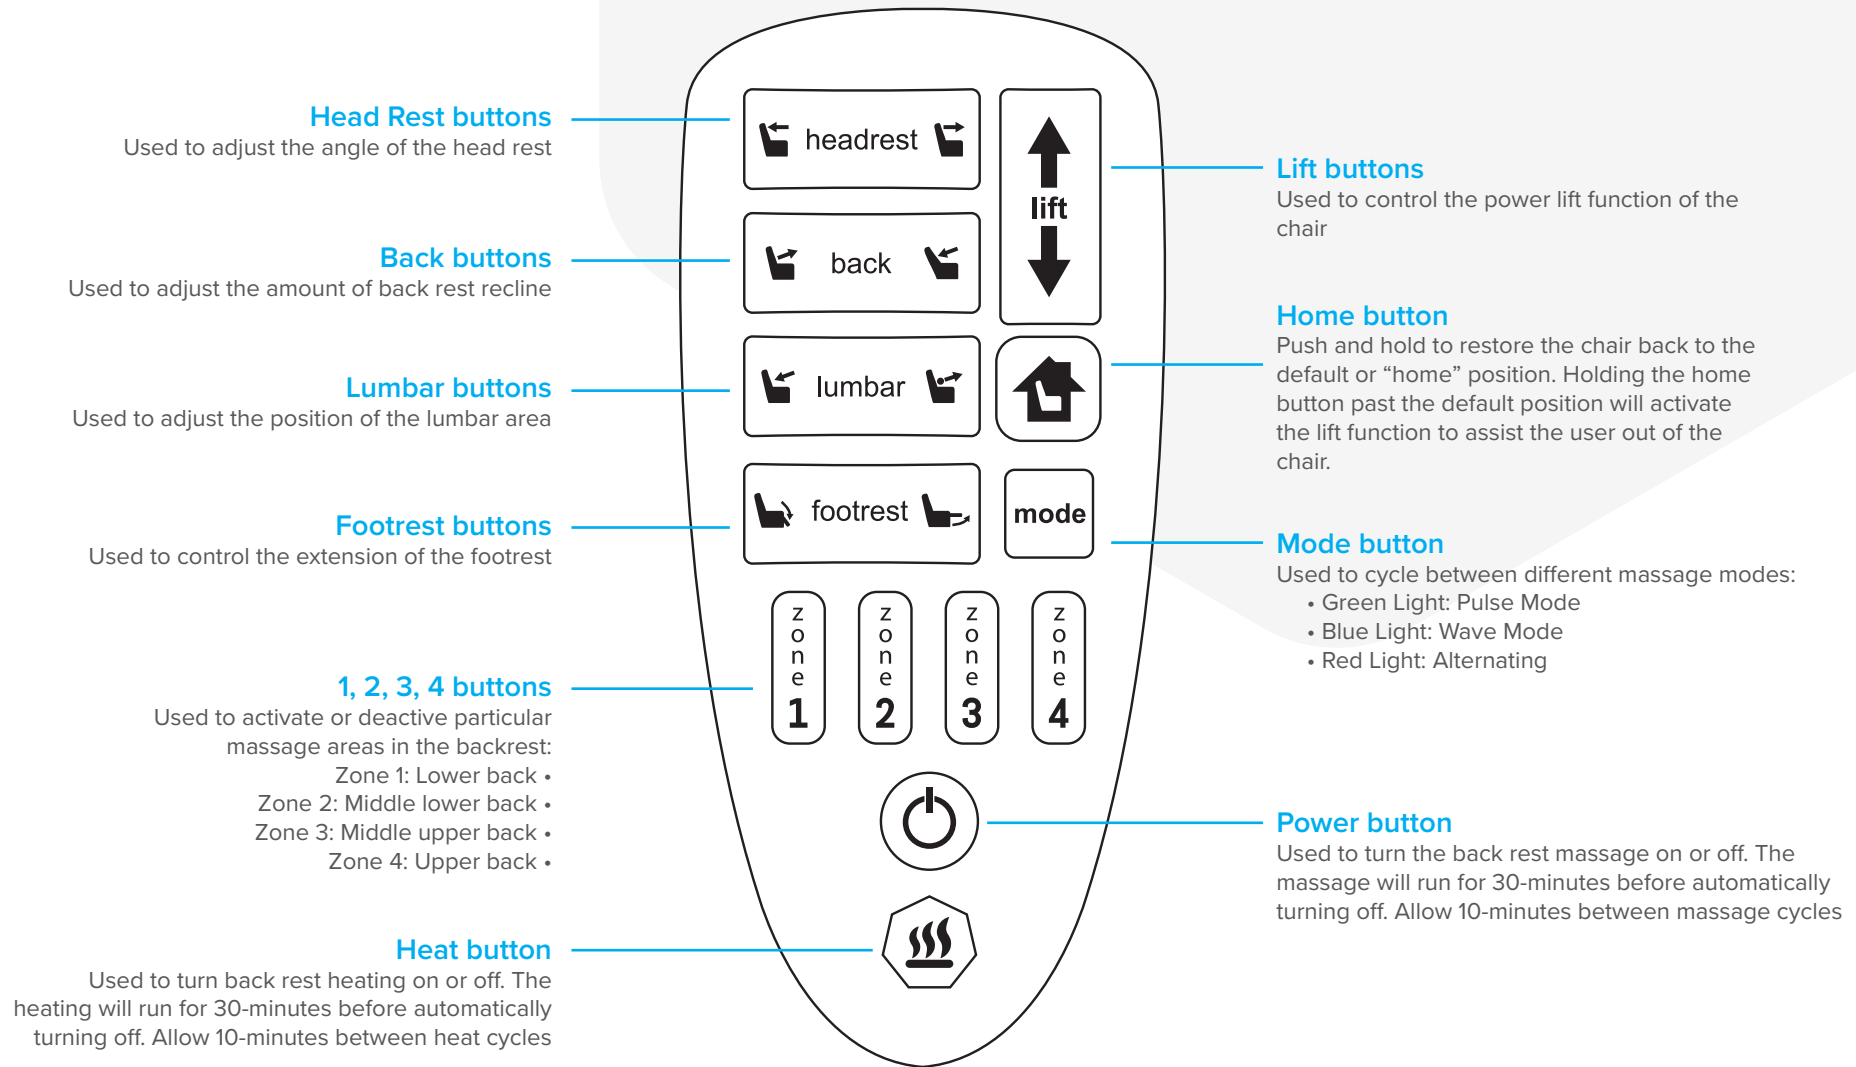

CAMERON

A spacious chair in cosy fabric options, the Cameron recliner features a power lift to make exiting the chair a breeze.

also available with all of the above (excluding USB) plus:

STRUCTURAL
WARRANTY

FRAME	FSC certified Pine and Plywood frame	A sturdy frame constructed with sustainably sourced timber provides a solid and long-lasting base to the suite
FOUNDATION	Heavy gauge steel Zig Zag springs	The foundation delivers long-lasting support & the first layer of comfort
FOAM	Premium high-density foam and fibre seat cushioning	Layered high & low density foam delivers seating that lasts without compromising on comfort
MECHANISM	Tested up to 150kgs at 25,000 cycles	Warrantied for use up to 150kgs, this robust recliner mechanism has been crafted to last - that's 30kg more weight-loading than standard mechanisms!
POWER	Powered recliner	Recline at the touch of a button - kick back and relax!
DEVICE CHARGING	USB port	USB port in the hand controller for charging smart phones
POWER LIFT	Powered lift function	Powered lift allows for easy exit out of the chair
HEATED SEAT BACK	Heating in the seat back	Enhance your massage experience, or just beat the winter chill, with a heated seat back at the touch of a button.
UPHOLSTERY	Velletri fabric 100% woven polyester	Stocked in high quality, grey or granite coloured Velletri fabric

SALES COLLATERAL AVAILABLE

- POS PAGE
- 150KG SASH SET
- SPECIFICATION / TRAINING SHEET

Scan QR code to view this product online at [synargy.com](https://www.synargy.com)

Remote Control Operation

Power Lift + Recline / Heated Seat Model

Scan QR code to view this product online at synargy.com

Remote Control Operation

Power Lift + Recline + Headrest + Lumbar / Air Massage / Heated Seat Model

Scan QR code to view this product online at synargy.com